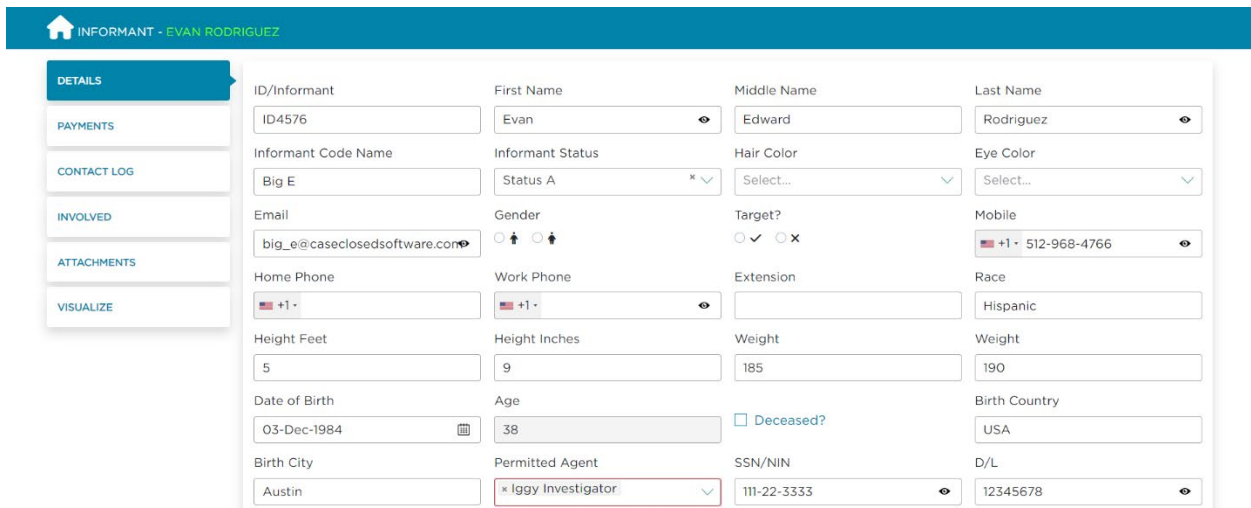

The screenshot shows a web application interface for managing a case. At the top, a blue header bar contains a home icon, a red 'D' icon, and the text 'CASE - 21-00002 / DOCK 32 DRUG SHIPMENT'. Below the header is a sidebar with navigation tabs: DETAILS (selected), SUMMARY, INVOLVED, ACTIONS, TIPS, RELATED CASE, EVIDENCE, CHARGES, TASK, EXTERNAL REFERRALS, VISUALIZE, ATTACHMENTS, and NARRATIVE. The main content area is a form for case details. It includes fields for Case Number (21-00002), Description (Dock 32 Drug Shipment), Register/Report Date (22-Apr-2021), and Close Date. Other fields include Status (Active), Gang Involved (The Warriors), Case SubType (Narcotics), Case Stage (2. Investigation), Taskforce Type (Drug Task Force), Regions (The Village), Case County (Select...), Criminal Activity (Theft, Drugs, Firearms Use), Corresponding RMS (423472), Drugs Involved (Morphine, MDMA), Assign Date (22-Apr-2021), and Assign To Agent (Iggly Investigator). There are also checkboxes for Confidential and Gang Case?. Below these are two text editors: 'Enter Notes' and 'Case Approved Remarks'. The 'Enter Notes' editor contains the text: 'Agent Iggly had coffee with C Ward and she said there was a large shipment of H coming in. SA Wood drove by the docks and saw guys waiting for drugs.' To the right of the text editors is a file upload section titled 'Select files' with a list of files and an 'Add Files' button. At the bottom right, there are 'CANCEL' and 'SUBMIT' buttons.

Case Closed Software tracks interactions (Contacts) with CIs, intelligence provided, payments made, and more. (Figure 4)

Figure 4 - Confidential Informants

Uniquely, built into Case Closed Software is functionality to assist agencies in managing sensitive intel via a 28 CFR Part 23 compliant criminal intelligence module. (Figure 5)