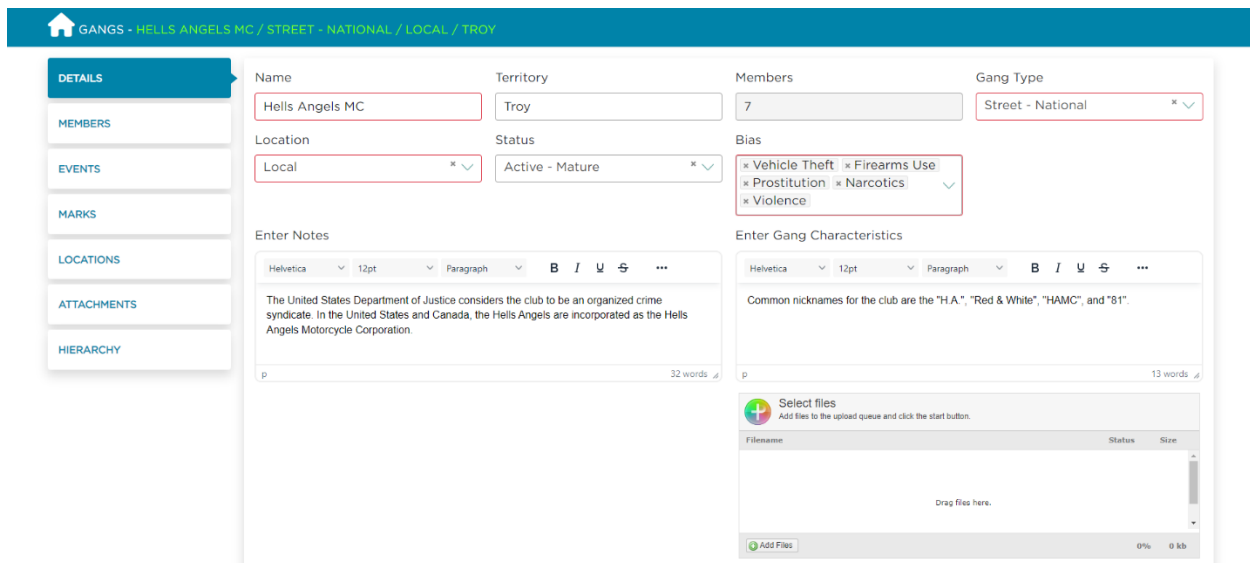

... and more.

Figure 1 - Gang Management

But Case Closed Software is more than just a gang database. The system allows users to actively manage gang cases and investigations. Using one-page case management (Figure 2), agencies can track

The screenshot shows a web application interface for managing a case. At the top, a blue header bar contains a home icon, a red 'D' icon, and the text 'CASE - 21-00002 / DOCK 32 DRUG SHIPMENT'. Below the header is a sidebar with navigation tabs: DETAILS (selected), SUMMARY, INVOLVED, ACTIONS, TIPS, RELATED CASE, EVIDENCE, CHARGES, TASK, EXTERNAL REFERRALS, VISUALIZE, ATTACHMENTS, and NARRATIVE. The main content area is a form for case details. It includes fields for Case Number (21-00002), Description (Dock 32 Drug Shipment), Register/Report Date (22-Apr-2021), and Close Date. Other fields include Status (Active), Gang Involved (The Warriors), Case SubType (Narcotics), Case Stage (2. Investigation), Taskforce Type (Drug Task Force), Regions (The Village), Case County (Select...), Criminal Activity (Theft, Drugs, Firearms Use), Corresponding RMS (423472), Drugs Involved (Morphine, MDMA), Assign Date (22-Apr-2021), and Assign To Agent (Iggly Investigator). There are also checkboxes for Confidential and Gang Case?. Below these are two text editors: 'Enter Notes' and 'Case Approved Remarks'. The 'Enter Notes' editor contains the text: 'Agent Iggly had coffee with C Ward and she said there was a large shipment of H coming in. SA Wood drove by the docks and saw guys waiting for drugs.' To the right of the text editors is a file upload section titled 'Select files' with a list of files and an 'Add Files' button. At the bottom right, there are 'CANCEL' and 'SUBMIT' buttons.

Figure 2 - Gang Investigations Management

Case Closed Software also has a link analysis visualization tool (Figure 3) built right in to allow investigators to 'see' how entities are involved across the platform.