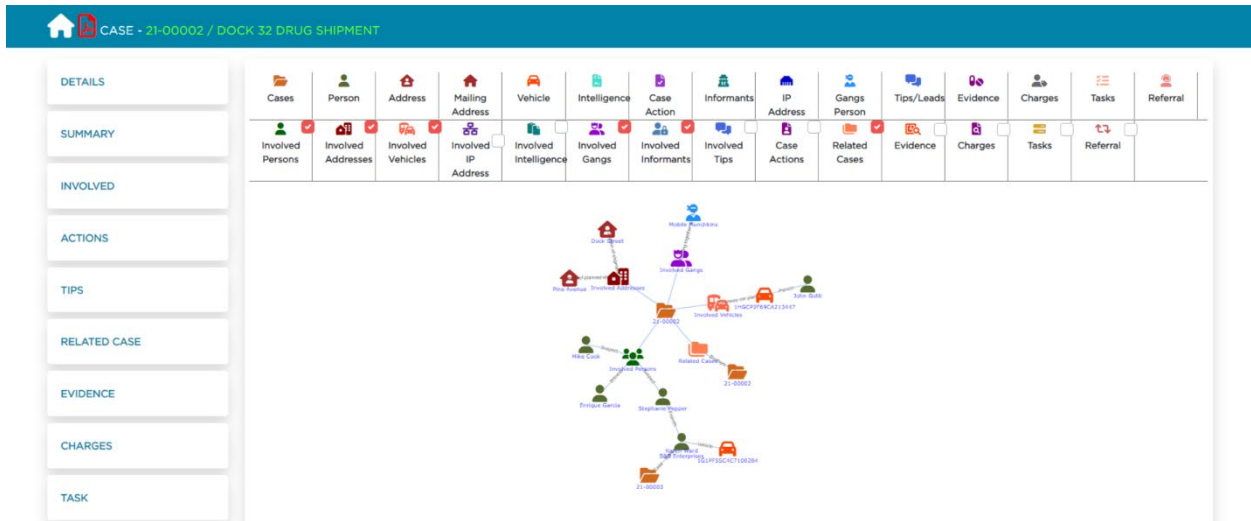

The screenshot shows a web application interface for managing a case. At the top, a blue header bar contains a home icon, a red 'D' icon, and the text 'CASE - 21-00002 / DOCK 32 DRUG SHIPMENT'. Below the header is a sidebar with navigation tabs: DETAILS (selected), SUMMARY, INVOLVED, ACTIONS, TIPS, RELATED CASE, EVIDENCE, CHARGES, TASK, EXTERNAL REFERRALS, VISUALIZE, ATTACHMENTS, and NARRATIVE. The main content area is a form for case details. It includes fields for Case Number (21-00002), Description (Dock 32 Drug Shipment), Register/Report Date (22-Apr-2021), and Close Date. Other fields include Status (Active), Gang Involved (The Warriors), Case SubType (Narcotics), Case Stage (2. Investigation), Taskforce Type (Drug Task Force), Regions (The Village), Case County (Select...), Criminal Activity (Theft, Drugs, Firearms Use), Corresponding RMS (423472), Drugs Involved (Morphine, MDMA), Assign Date (22-Apr-2021), and Assign To Agent (Iggly Investigator). There are also checkboxes for Confidential and Gang Case?. Below these are two text editors: 'Enter Notes' and 'Case Approved Remarks'. The 'Enter Notes' editor contains the text: 'Agent Iggly had coffee with C Ward and she said there was a large shipment of H coming in. SA Wood drove by the docks and saw guys waiting for drugs.' To the right of the text editors is a file upload section titled 'Select files' with a list of files and an 'Add Files' button. At the bottom right, there are 'CANCEL' and 'SUBMIT' buttons.

Figure 2 - Gang Investigations Management

Case Closed Software also has a link analysis visualization tool (Figure 3) built right in to allow investigators to 'see' how entities are involved across the platform.

Figure 3 - Case Visualization and Link Analysis

Working in Gang and Narcotics enforcement typically requires working with Informants. Naturally, Case Closed Software offers robust functionality for managing CIs.